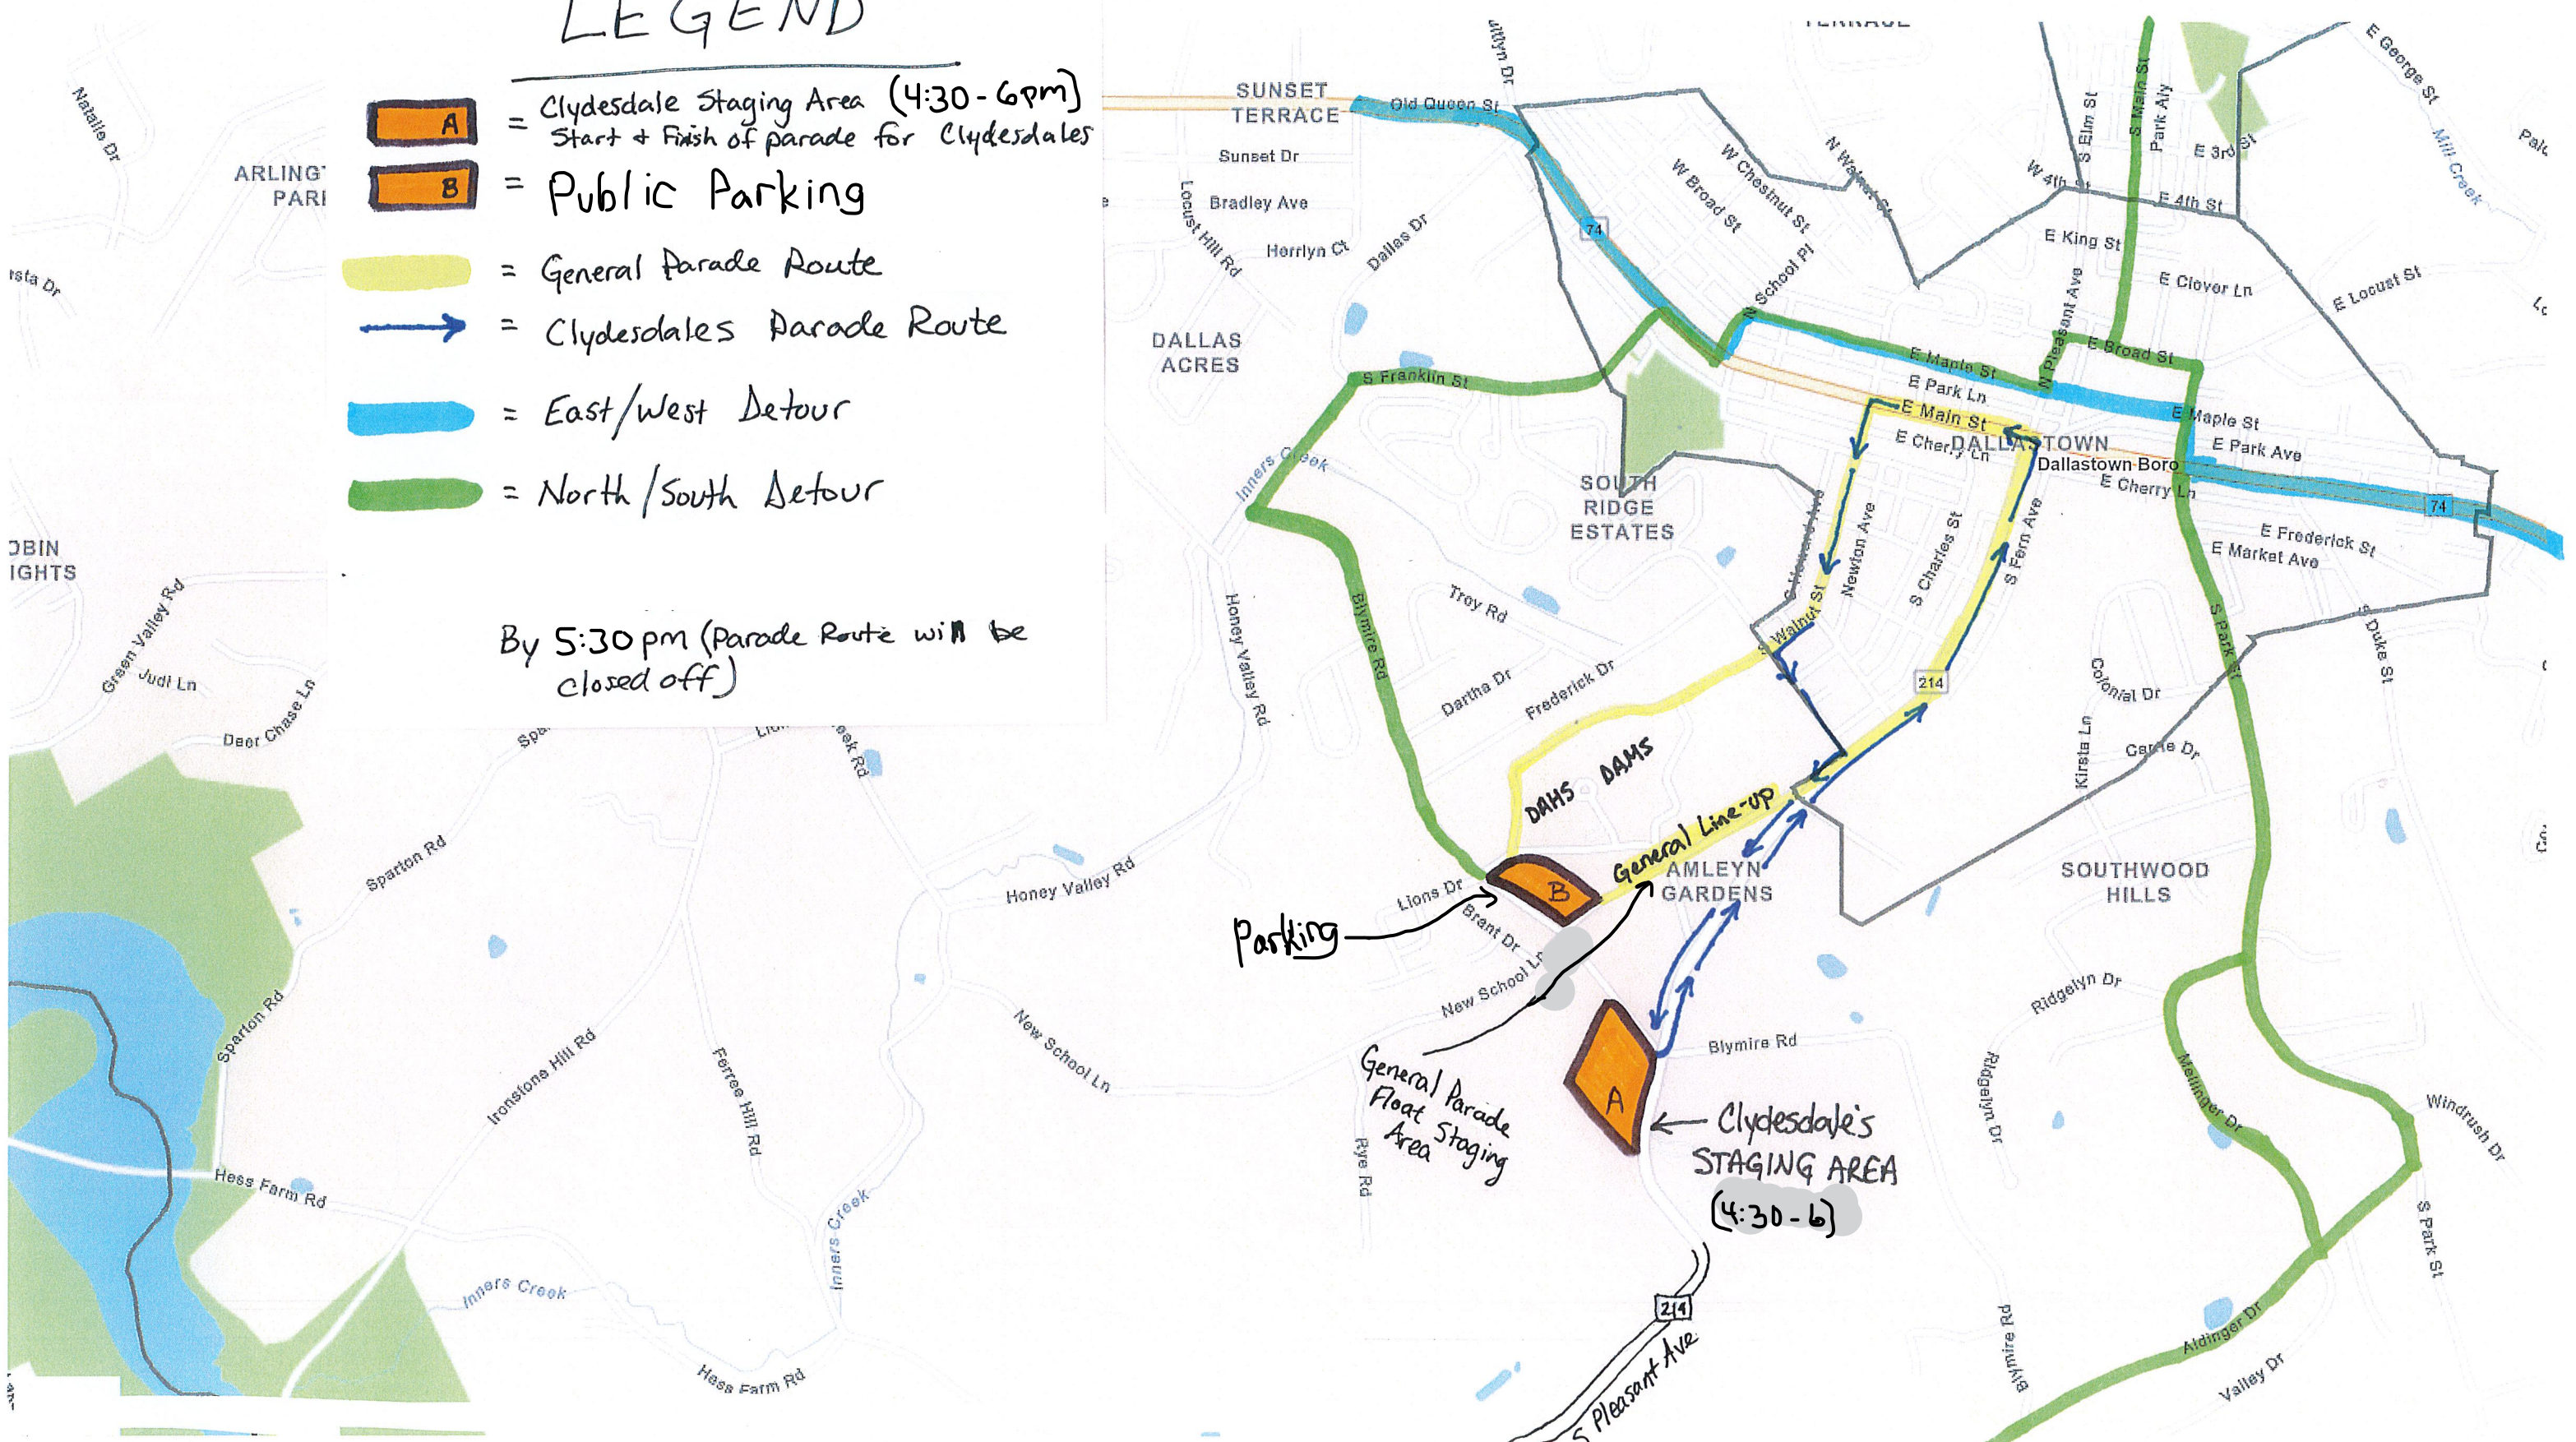

# Clydesdale's Parade

## Friday, June 28, 2024

### LEGEND

- = Clydesdale Staging Area (4:30-6pm)  
Start + Finish of parade for Clydesdales
- = Public Parking
- = General Parade Route
- = Clydesdales Parade Route
- = East/West Detour
- = North/South Detour

By 5:30 pm (Parade Route will be closed off)

Parking

General Parade Float Staging Area

Clydesdale's STAGING AREA (4:30-6)

Continue to STINE HILL RD  
Turn RIGHT to S PLEASANT AVE