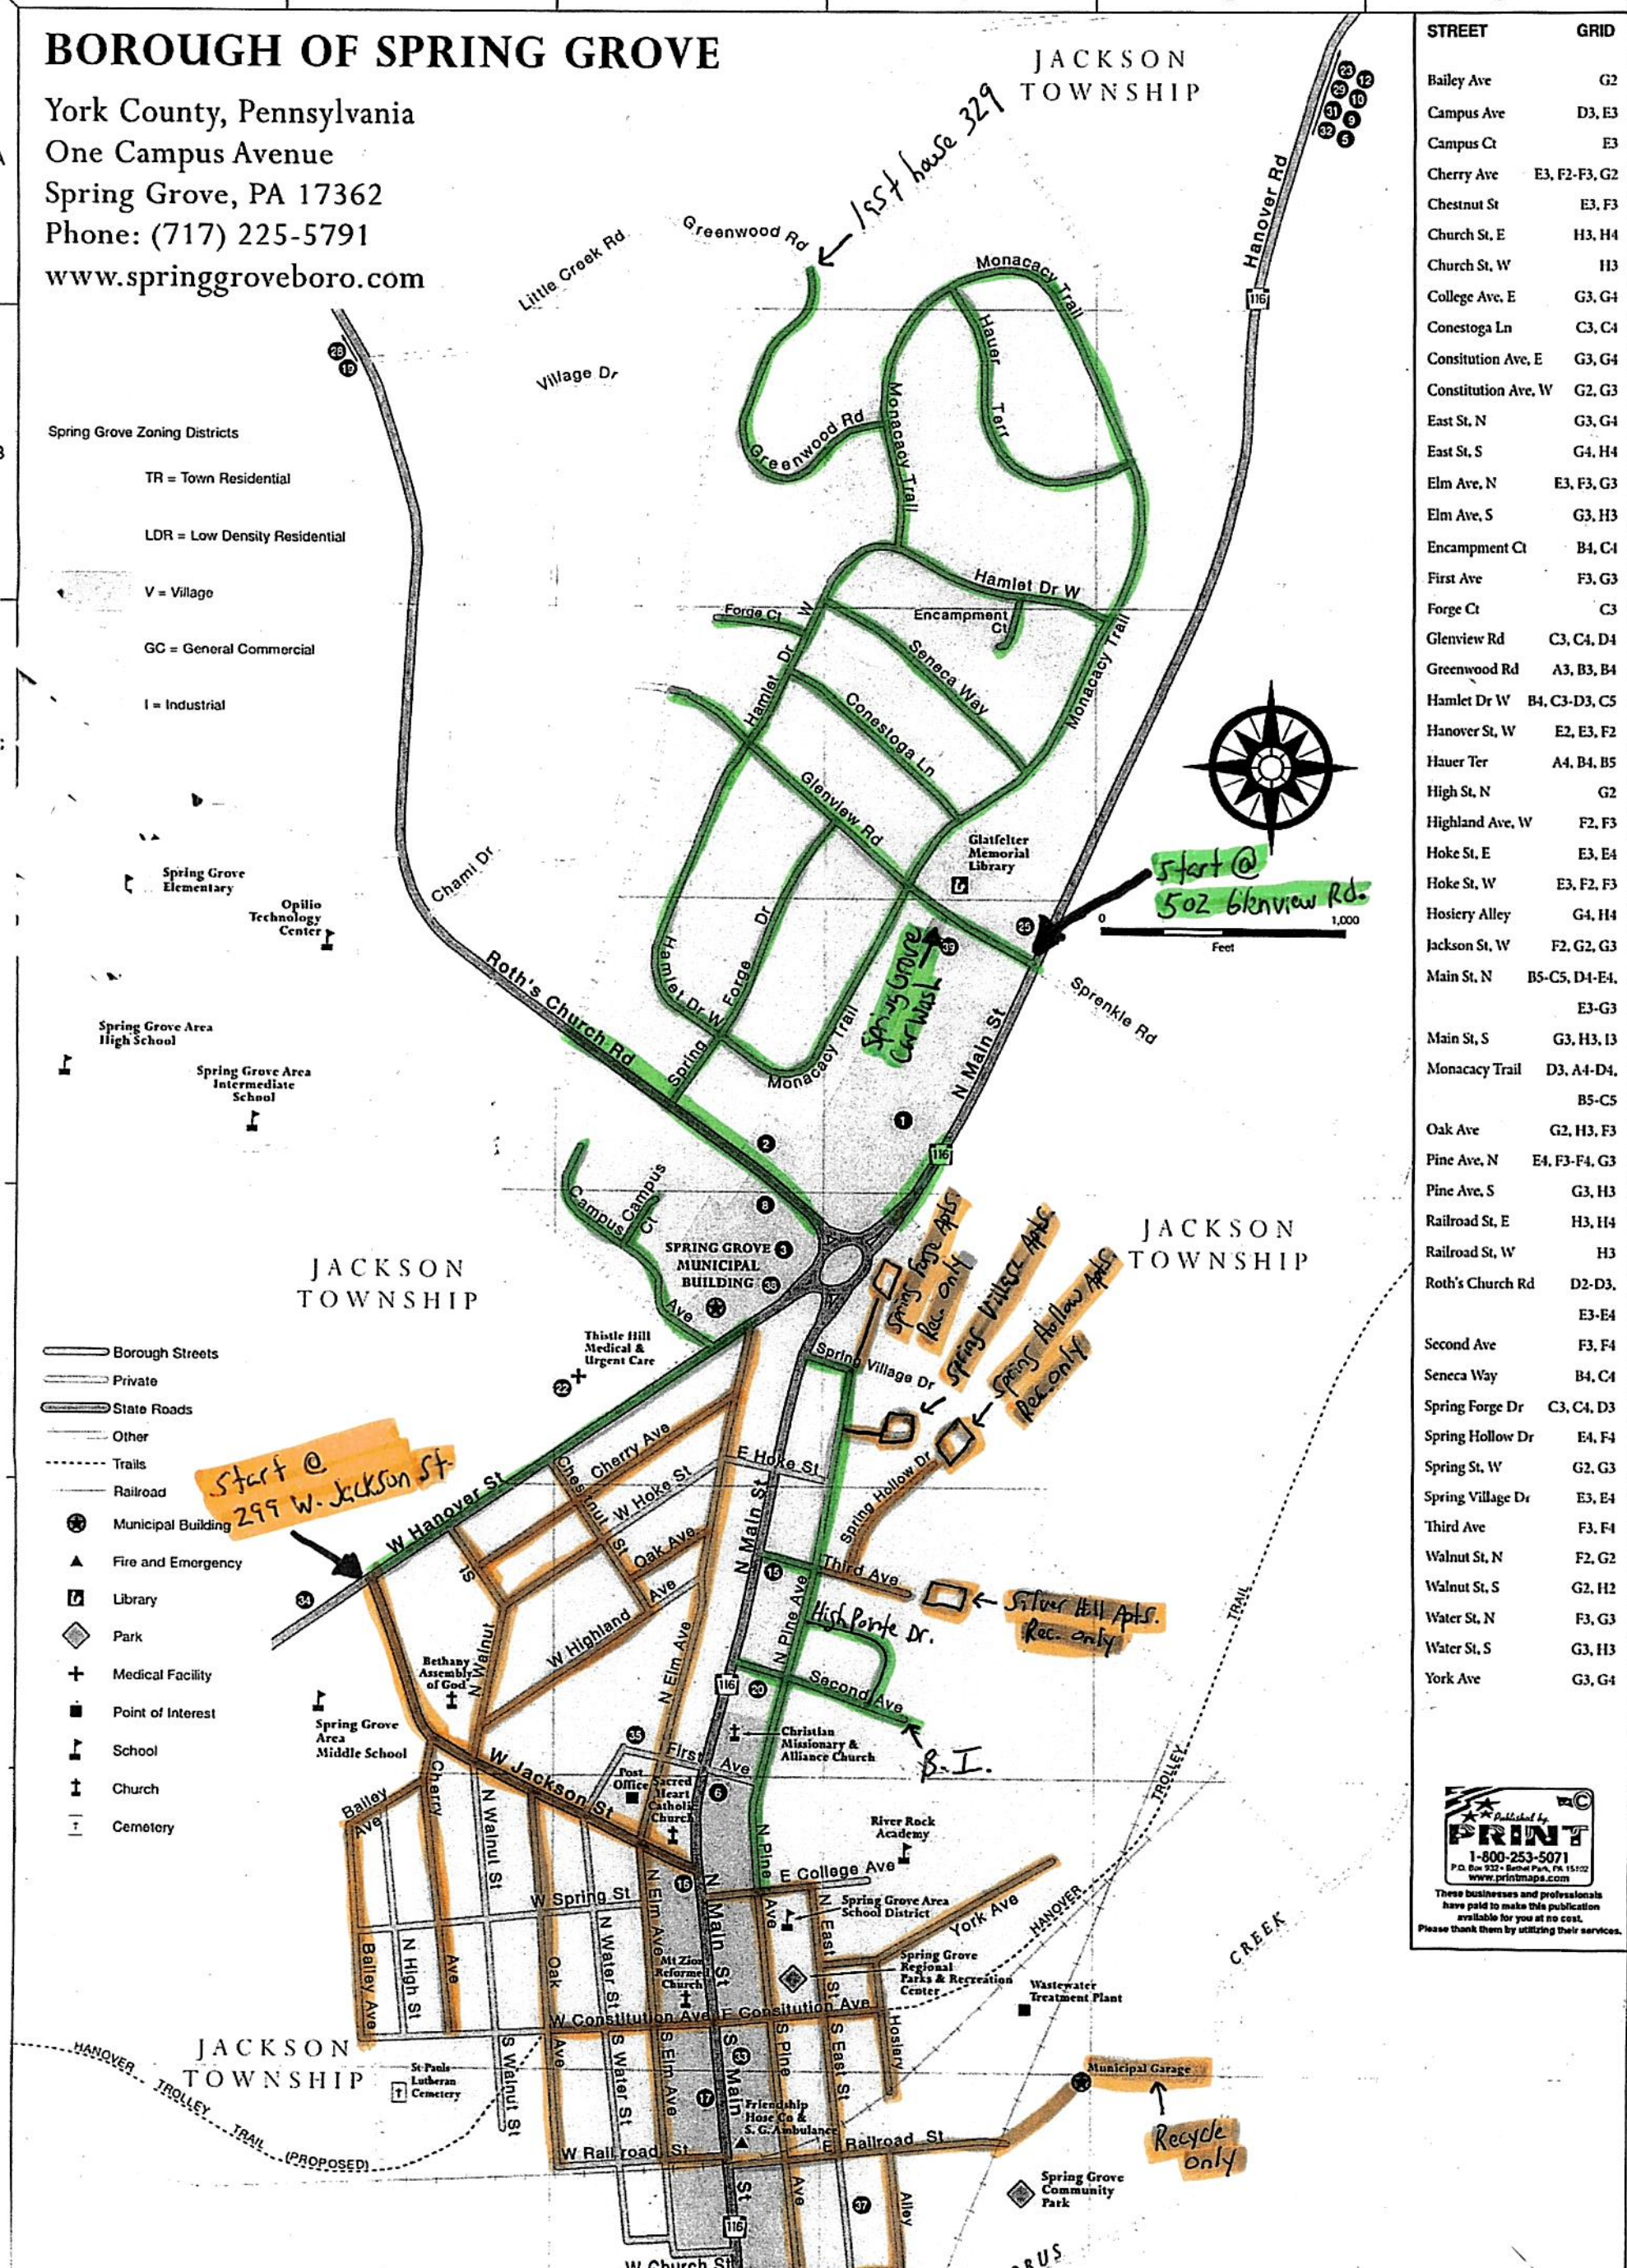

BOROUGH OF SPRING GROVE

York County, Pennsylvania
 One Campus Avenue
 Spring Grove, PA 17362
 Phone: (717) 225-5791
 www.springgroveboro.com

JACKSON TOWNSHIP

- Spring Grove Zoning Districts
- TR = Town Residential
 - LDR = Low Density Residential
 - V = Village
 - GC = General Commercial
 - I = Industrial

- Spring Grove Landmarks
- Spring Grove Elementary
 - Opilio Technology Center
 - Spring Grove Area High School
 - Spring Grove Area Intermediate School

- Map Symbols
- Borough Streets
 - Private
 - State Roads
 - Other
 - Trails
 - Railroad
 - Municipal Building
 - Fire and Emergency
 - Library
 - Park
 - Medical Facility
 - Point of Interest
 - School
 - Church
 - Cemetery

STREET	GRID
Bailey Ave	G2
Campus Ave	D3, E3
Campus Ct	E3
Cherry Ave	E3, F2-F3, G2
Chestnut St	E3, F3
Church St, E	H3, H4
Church St, W	H3
College Ave, E	G3, G4
Conestoga Ln	C3, C4
Constitution Ave, E	G3, G4
Constitution Ave, W	G2, G3
East St, N	G3, G4
East St, S	G4, H4
Elm Ave, N	E3, F3, G3
Elm Ave, S	G3, H3
Encampment Ct	B4, C4
First Ave	F3, G3
Forge Ct	C3
Glenview Rd	C3, C4, D4
Greenwood Rd	A3, B3, B4
Hamlet Dr W	B4, C3-D3, C5
Hanover St, W	E2, E3, F2
Hauer Ter	A4, B4, B5
High St, N	G2
Highland Ave, W	F2, F3
Hoke St, E	E3, E4
Hoke St, W	E3, F2, F3
Hosiery Alley	G4, H4
Jackson St, W	F2, G2, G3
Main St, N	B5-C5, D4-E4, E3-G3
Main St, S	G3, H3, I3
Monacacy Trail	D3, A4-D4, B5-C5
Oak Ave	G2, H3, F3
Pine Ave, N	E4, F3-F4, G3
Pine Ave, S	G3, H3
Railroad St, E	H3, H4
Railroad St, W	H3
Roth's Church Rd	D2-D3, E3-E4
Second Ave	F3, F4
Seneca Way	B4, C4
Spring Forge Dr	C3, C4, D3
Spring Hollow Dr	E4, F4
Spring St, W	G2, G3
Spring Village Dr	E3, E4
Third Ave	F3, F4
Walnut St, N	F2, G2
Walnut St, S	G2, H2
Water St, N	F3, G3
Water St, S	G3, H3
York Ave	G3, G4