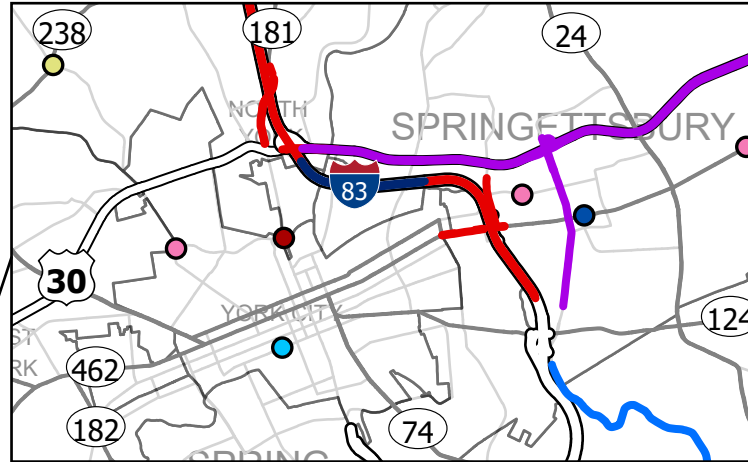

2027 TIP Map

York City Inset Map

TIP Locations - Point

- Bridge Improvement
- Bridge Preservation Activities
- Bridge Rehabilitation
- Bridge Replacement
- Intersection Improvement
- Pedestrian Facilities
- RR Gates
- RR Warning Devices
- Transportation Enhancement

TIP Locations- Line

- Bicycle Facilities/ Services
- Intersection Improvement
- Reconstruct
- Resurface
- Safety Improvement
- Shoulder Improvement
- Widen
- Water Feature

Roads

- Interstate
- PA Turnpike
- State Route
- US Route
- Municipal Boundary
- RMS Seg
- County Boundary