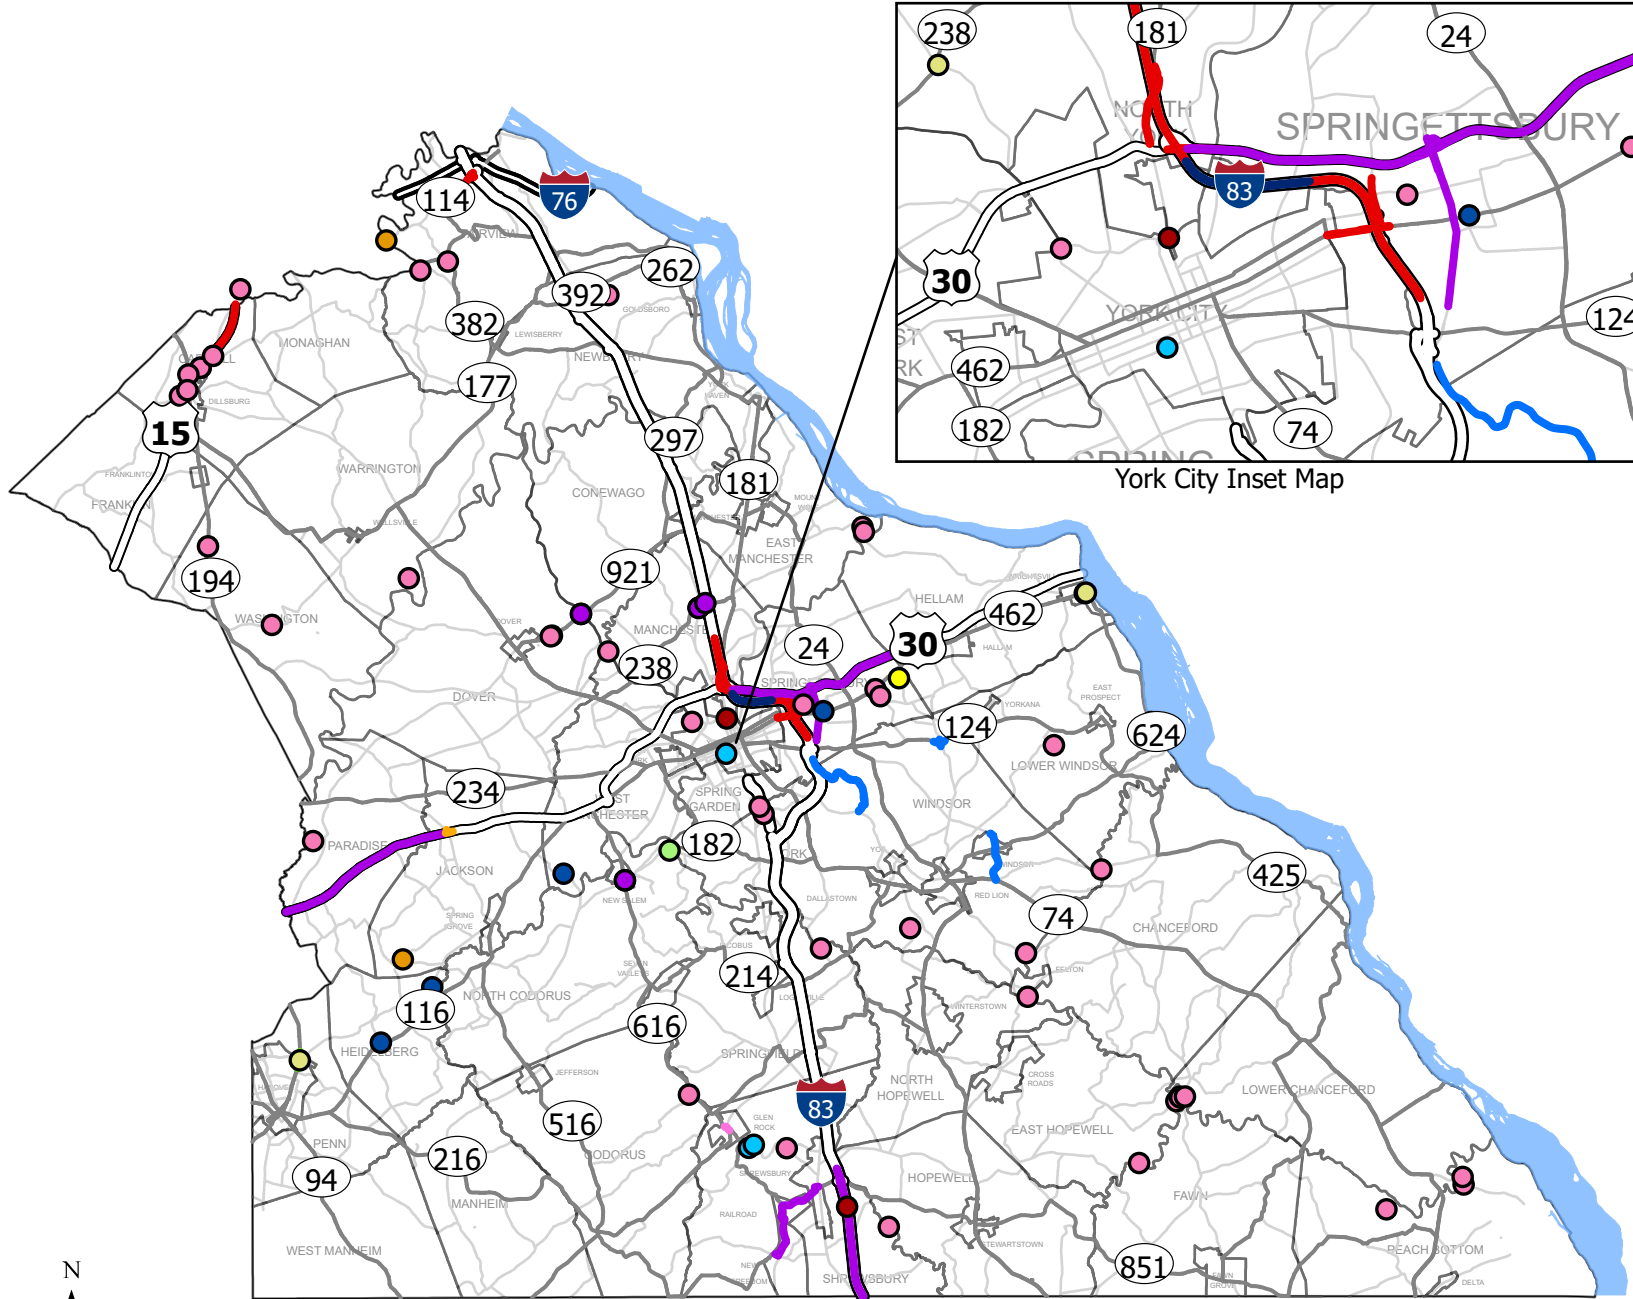

2027 TIP Map

York City Inset Map

TIP Locations - Point

- Bridge Improvement
- Bridge Preservation Activities
- Bridge Rehabilitation
- Bridge Replacement
- Intersection Improvement
- Pedestrian Facilities
- RR Gates
- RR Warning Devices
- Transportation Enhancement

TIP Locations- Line

- Bicycle Facilities/ Services
- Intersection Improvement
- Reconstruct
- Resurface
- Safety Improvement
- Shoulder Improvement
- Widen
- Water Feature

Roads

- Interstate
- PA Turnpike
- State Route
- US Route
- Municipal Boundary
- RMS Seg
- County Boundary